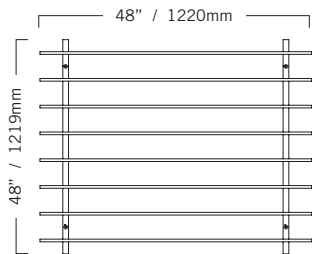

SMALL BAFFLES

STANDARD

TAPER

PEAK

WAVE

LARGE BAFFLES

Sold in sets / Sizes are nominal / Custom sizes and designs available