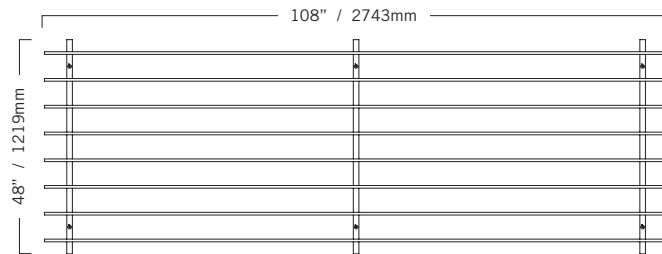

SMALL BAFFLES

STANDARD

TAPER

PEAK

WAVE

LARGE BAFFLES

Sold in sets / Sizes are nominal / Custom sizes and designs available