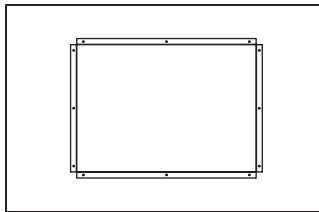

SQUARE

CIRCLE

QUATREFOIL

RECTANGLE

ELLIPSE

HEXAGON

DIMENSIONS (in)	Small	Medium	Large
Square	24 x 24	36 x 36	48 x 48
Circle	24 Dia.	36 Dia.	48 Dia.
Quatrefoil	24 x 24	36 x 36	48 x 48
Rectangle	48 x 24	55 x 36	108 x 48
Ellipse	24 x 16	36 x 24	48 x 32
Hexagon	24 x 21	36 x 31	48 x 41

DIMENSIONS (mm)	Small	Medium	Large
Square	610 x 610	914 x 914	1219 x 1219
Circle	610 Dia.	914 Dia.	1219 Dia.
Quatrefoil	610 x 610	914 x 914	1219 x 1219
Rectangle	1219 x 610	1397 x 914	2743 x 1219
Ellipse	610 x 406	914 x 610	1219 x 813
Hexagon	610 x 533	914 x 787	1219 x 1041