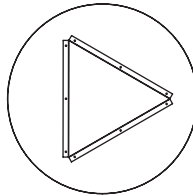

SQUARE

CIRCLE

QUATREFOIL

RECTANGLE

ELLIPSE

HEXAGON

DIMENSIONS (in)	Small	Medium	Large
Square	24 x 24	36 x 36	48 x 48
Circle	24 Dia.	36 Dia.	48 Dia.
Quatrefoil	24 x 24	36 x 36	48 x 48
Rectangle	48 x 24	55 x 36	108 x 48
Ellipse	24 x 16	36 x 24	48 x 32
Hexagon	24 x 21	36 x 31	48 x 41

DIMENSIONS (mm)	Small	Medium	Large
Square	610 x 610	914 x 914	1219 x 1219
Circle	610 Dia.	914 Dia.	1219 Dia.
Quatrefoil	610 x 610	914 x 914	1219 x 1219
Rectangle	1219 x 610	1397 x 914	2743 x 1219
Ellipse	610 x 406	914 x 610	1219 x 813
Hexagon	610 x 533	914 x 787	1219 x 1041